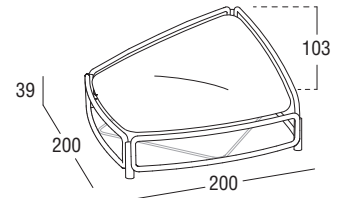

Article: **4365  
60MB**

Collection: **Atollo**

Design: Antonio De Marco, Simone Fanciullacci  
Product: Day-bed  
Size: **cm 200x200x39h/103h (79"x79"x15"h/41"h)**

## FEATURES

**Frame:** 304 steel base and aluminum legs, polyester powder coating

**Glides:** Nylon PA6

**Net:** High resistance Polyester

**Finishings:** White, Cipria

**Optional:** Ground fixing plates (art. 43AN)

**Cushion:** Art. 60MB in open cell polyurethane foam, draining. Quilted, covered not removable

Net weight unit 66

Gross weight unit 109,5

Packages per unit 2

Packages sizes base cm 205x105x217h  
legs cm 21x114x12h